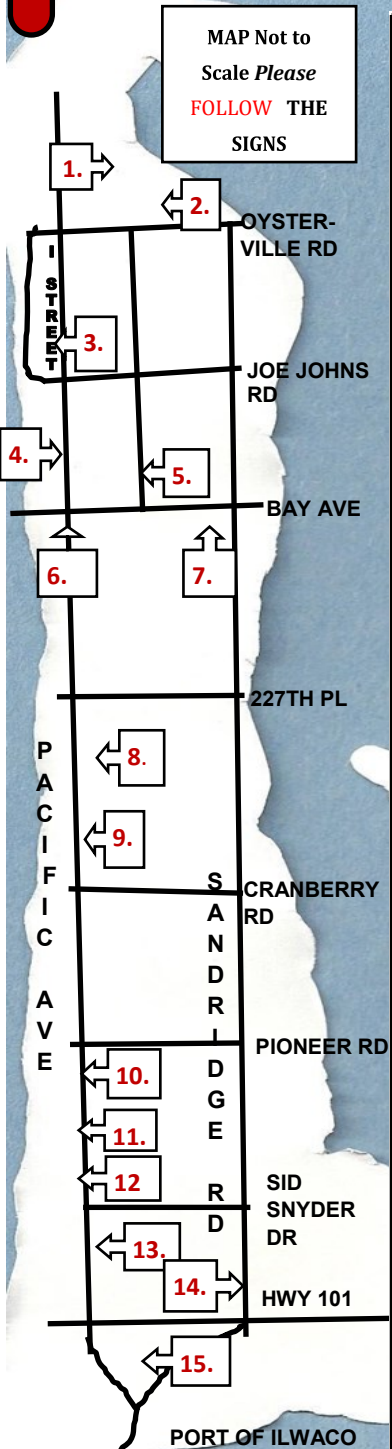

PAA FALL OPEN STUDIO TOUR

NOVEMBER 26th AND 27th, 2021

FRIDAY AND SATURDAY 10AM-4PM

SURFSIDE

1. **Harmony Soapworks...34704 T Lane ~ 360-665-0102** harmonysoapworks.com
Handcrafted bar soaps and bath products created from natural oils.
2. **Don Perry...34516 J Place ~ 541-490-9731** donperrymetalart.com
Hand cut interior/exterior metal art from recycled saw blades. Doing demonstrations.
3. **Surfside Community Center...31402 H Street ~ 503-367-5811** CoralBlingArt.com
Coral Hughes...Transforms local artists images into wearable art, jewelry, & accessories.
Helen Marston...Watercolors, mosaics, windchimes and mixed media.
Diane Mangels...Handmade cards, holiday and all occasion, plus gift tags.